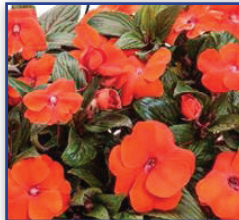

"Reiger"

**New Guinea
Impatiens**
Assorted